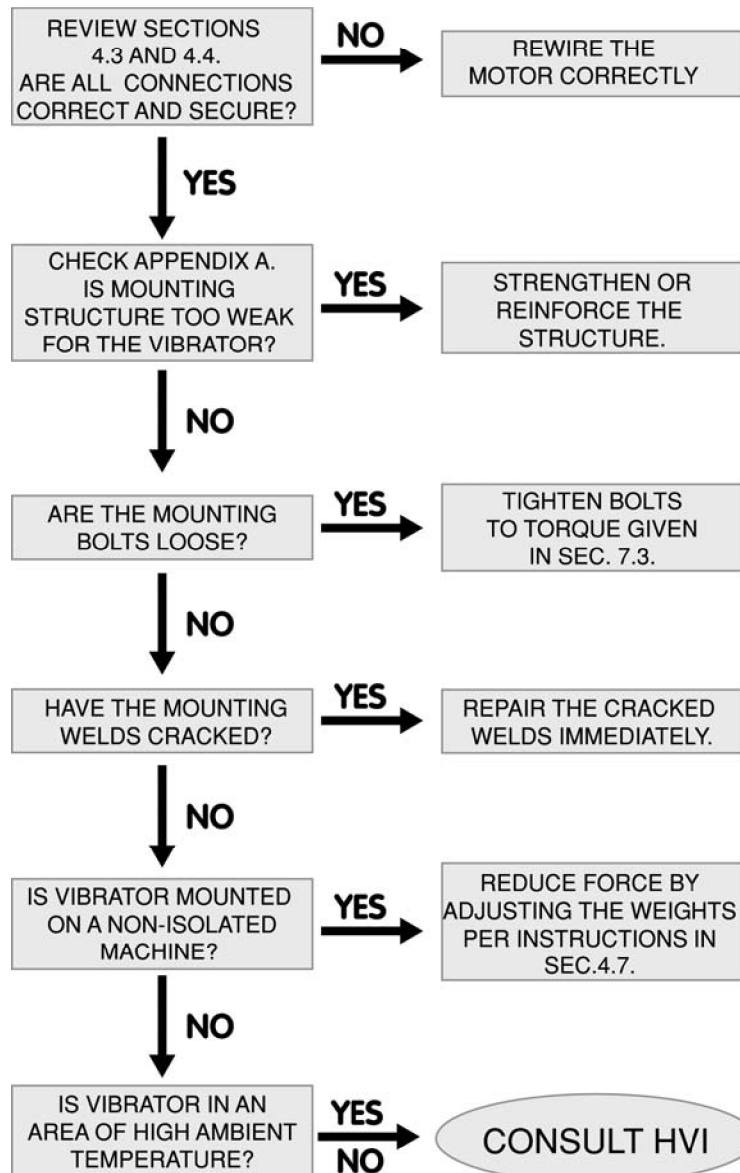

## APPENDIX B: TROUBLESHOOTING

### VIBRATOR WON'T START

**AMP DRAW IS TOO HIGH**

**VIBRATOR MAKES POUNDING NOISE**