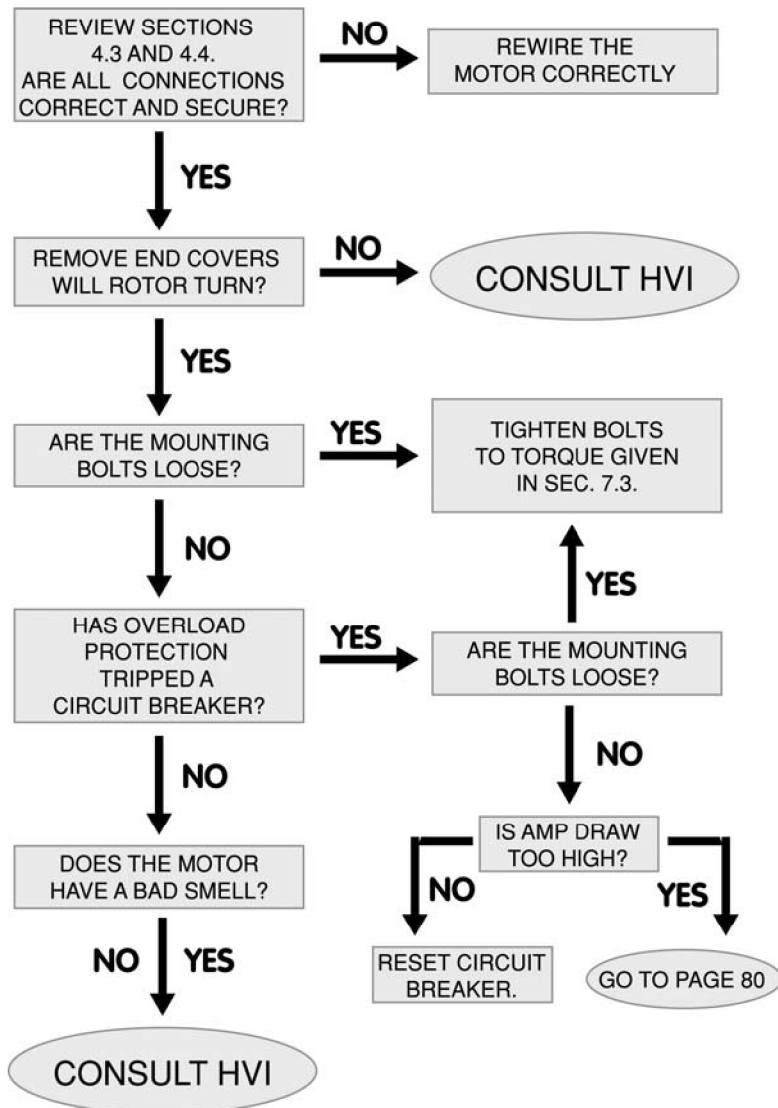

## APPENDIX B: TROUBLESHOOTING

### VIBRATOR WON'T START

**AMP DRAW IS TOO HIGH**

**VIBRATOR MAKES POUNDING NOISE**